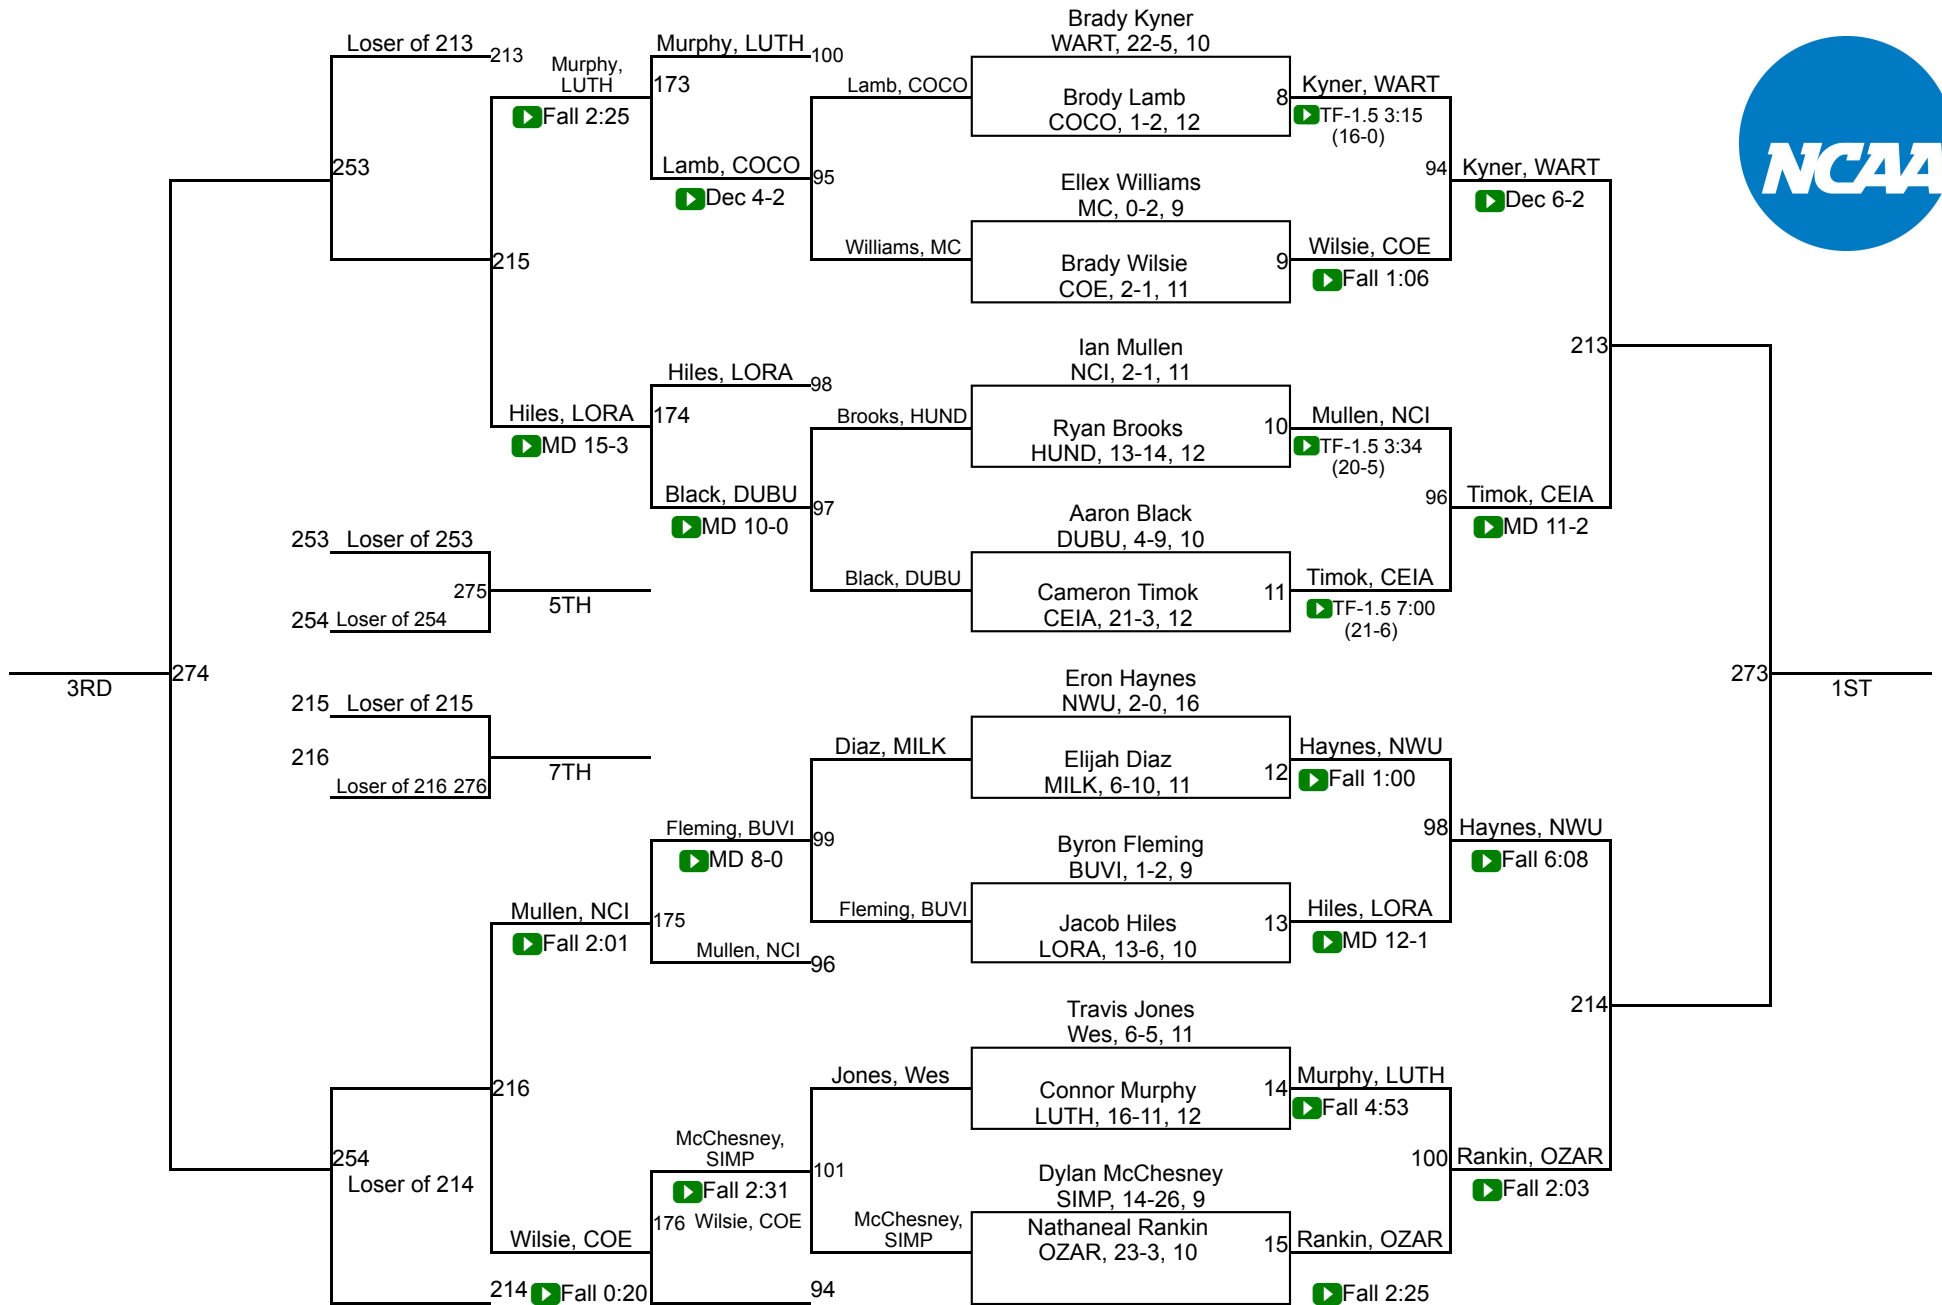

NCAA DIII Regional Lower Midwest

125

NCAA DIII Regional Lower Midwest

133

NCAA DIII Regional Lower Midwest

141

NCAA DIII Regional Lower Midwest

149