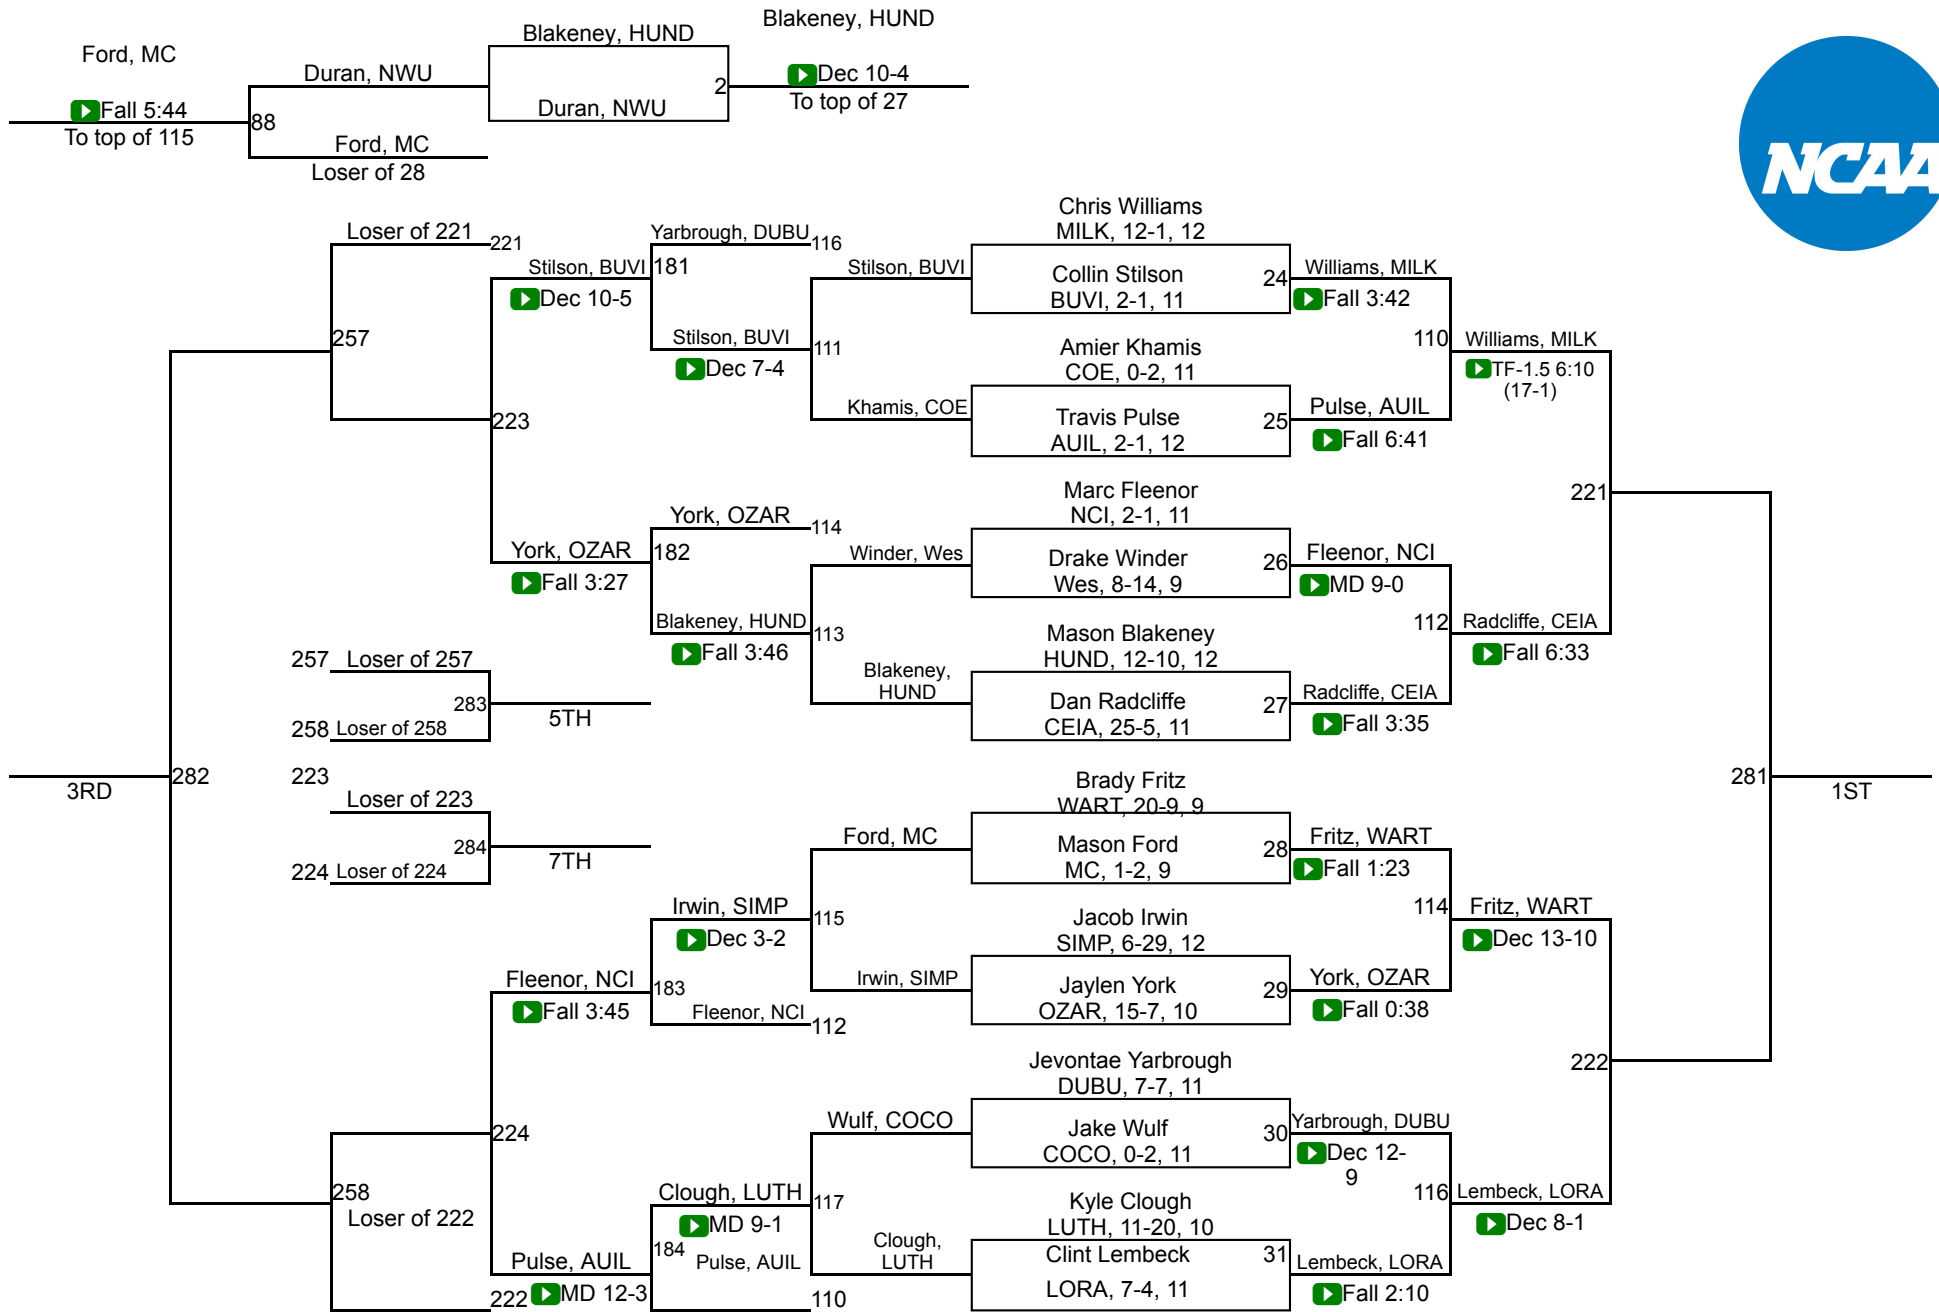

NCAA DIII Regional Lower Midwest

125

NCAA DIII Regional Lower Midwest

133

NCAA DIII Regional Lower Midwest

141

NCAA DIII Regional Lower Midwest

149

NCAA DIII Regional Lower Midwest

157

NCAA DIII Regional Lower Midwest

165

NCAA DIII Regional Lower Midwest

174

NCAA DIII Regional Lower Midwest

NCAA DIII Regional Lower Midwest

197

NCAA DIII Regional Lower Midwest

285