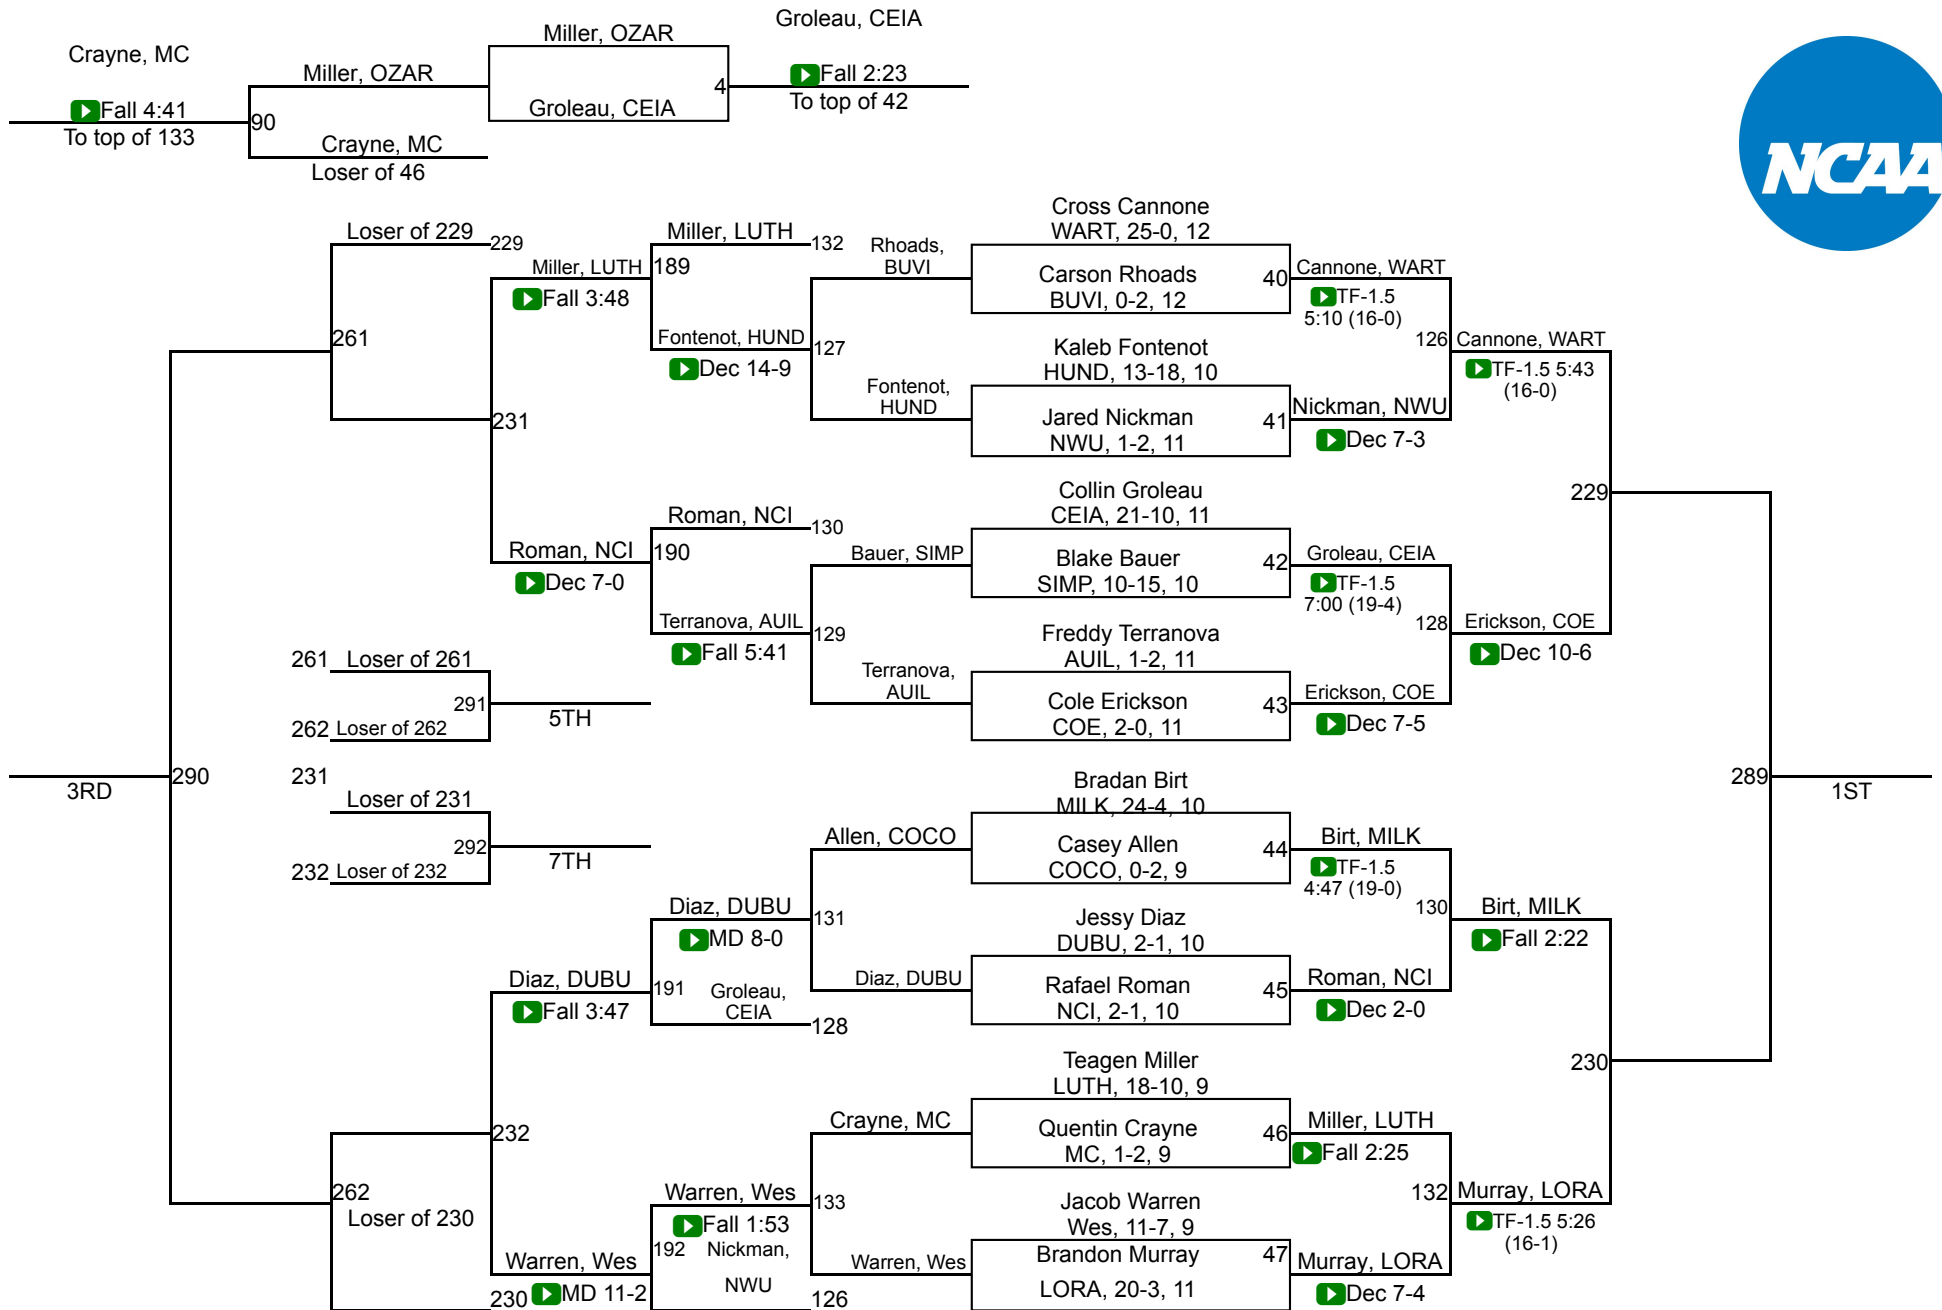

NCAA DIII Regional Lower Midwest

157