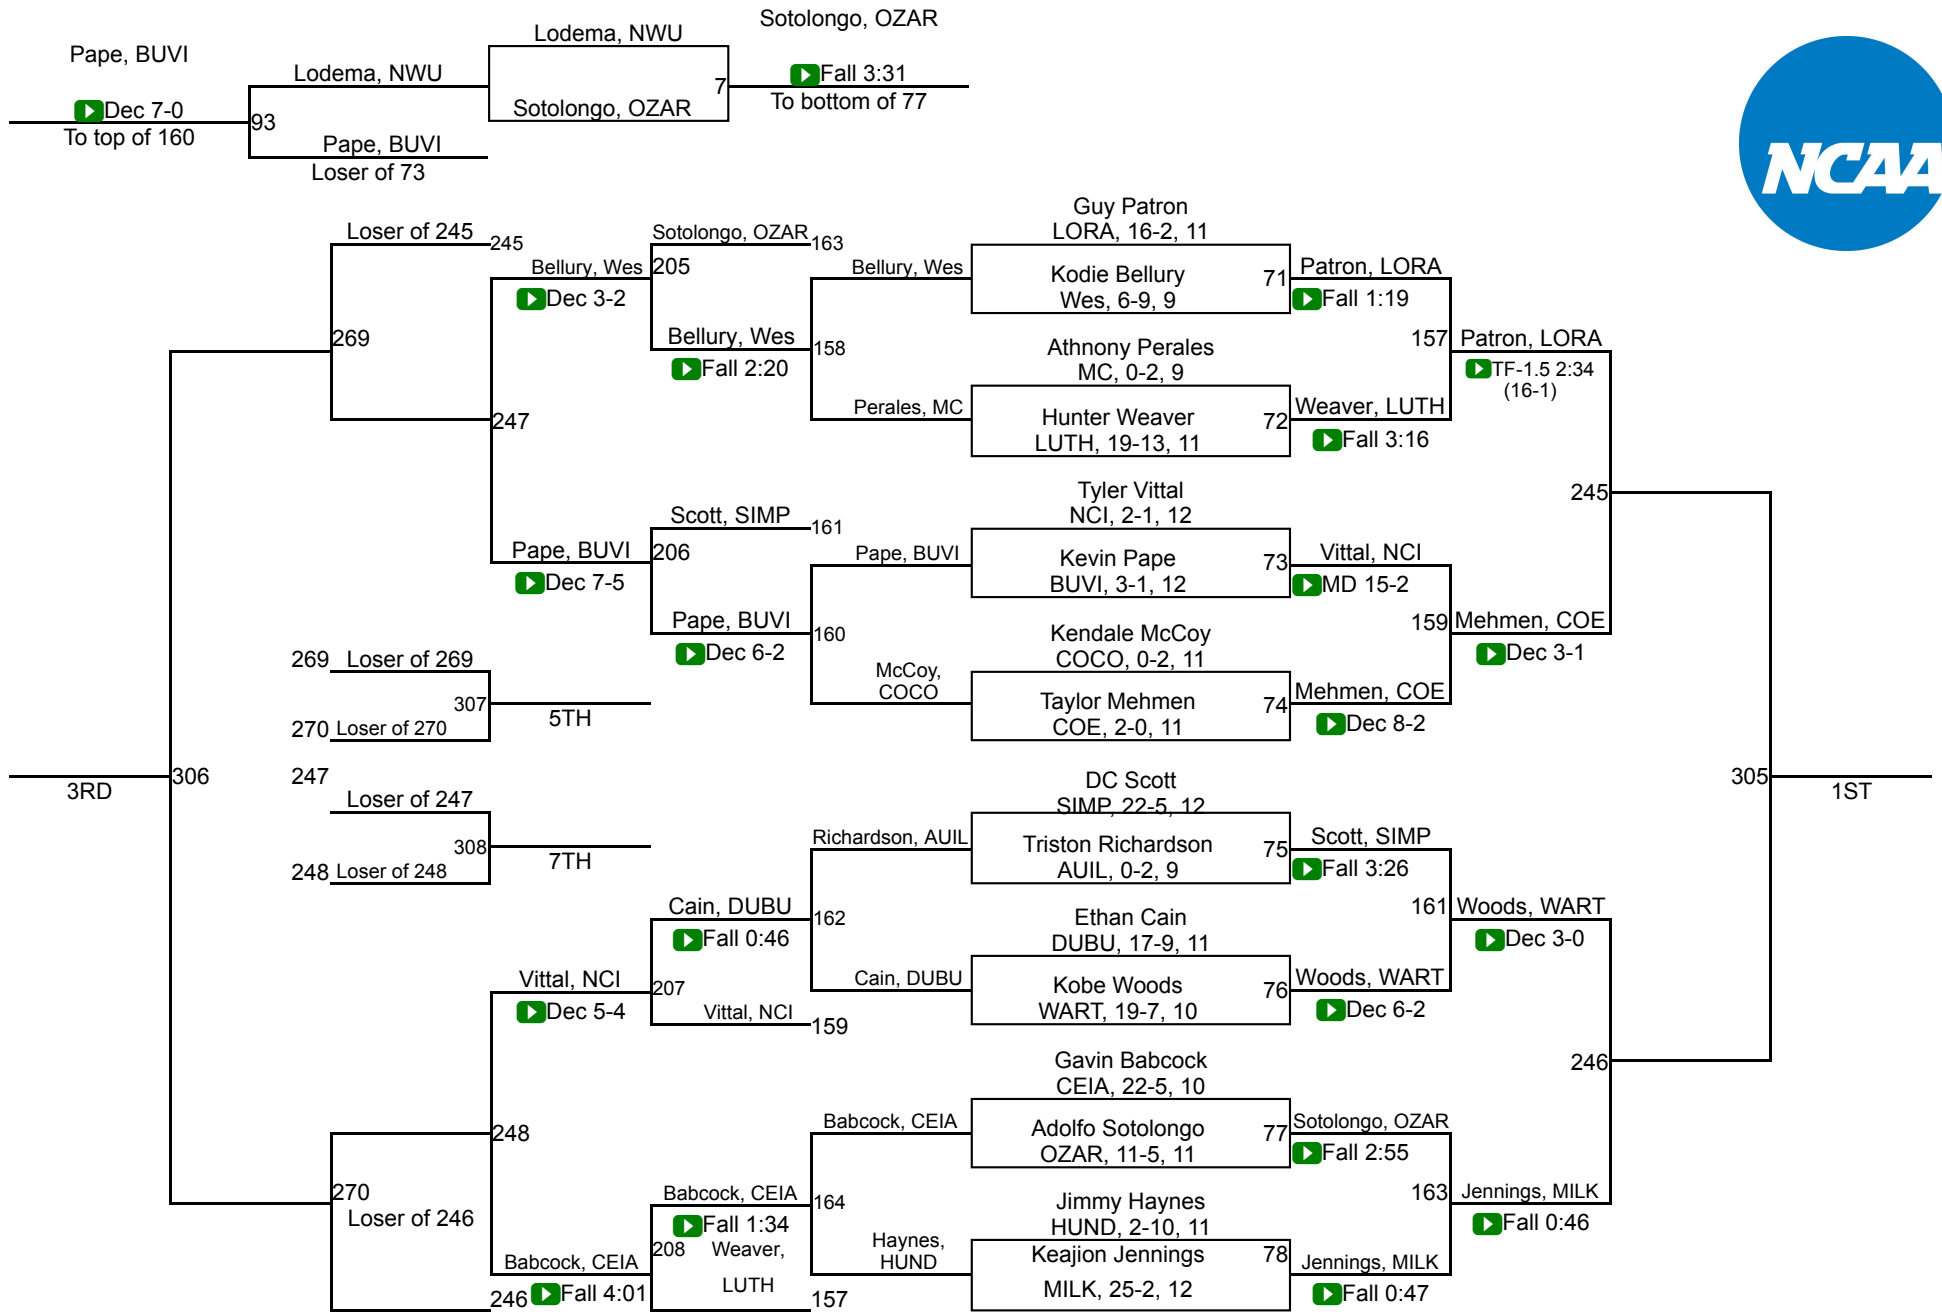

NCAA DIII Regional Lower Midwest

197