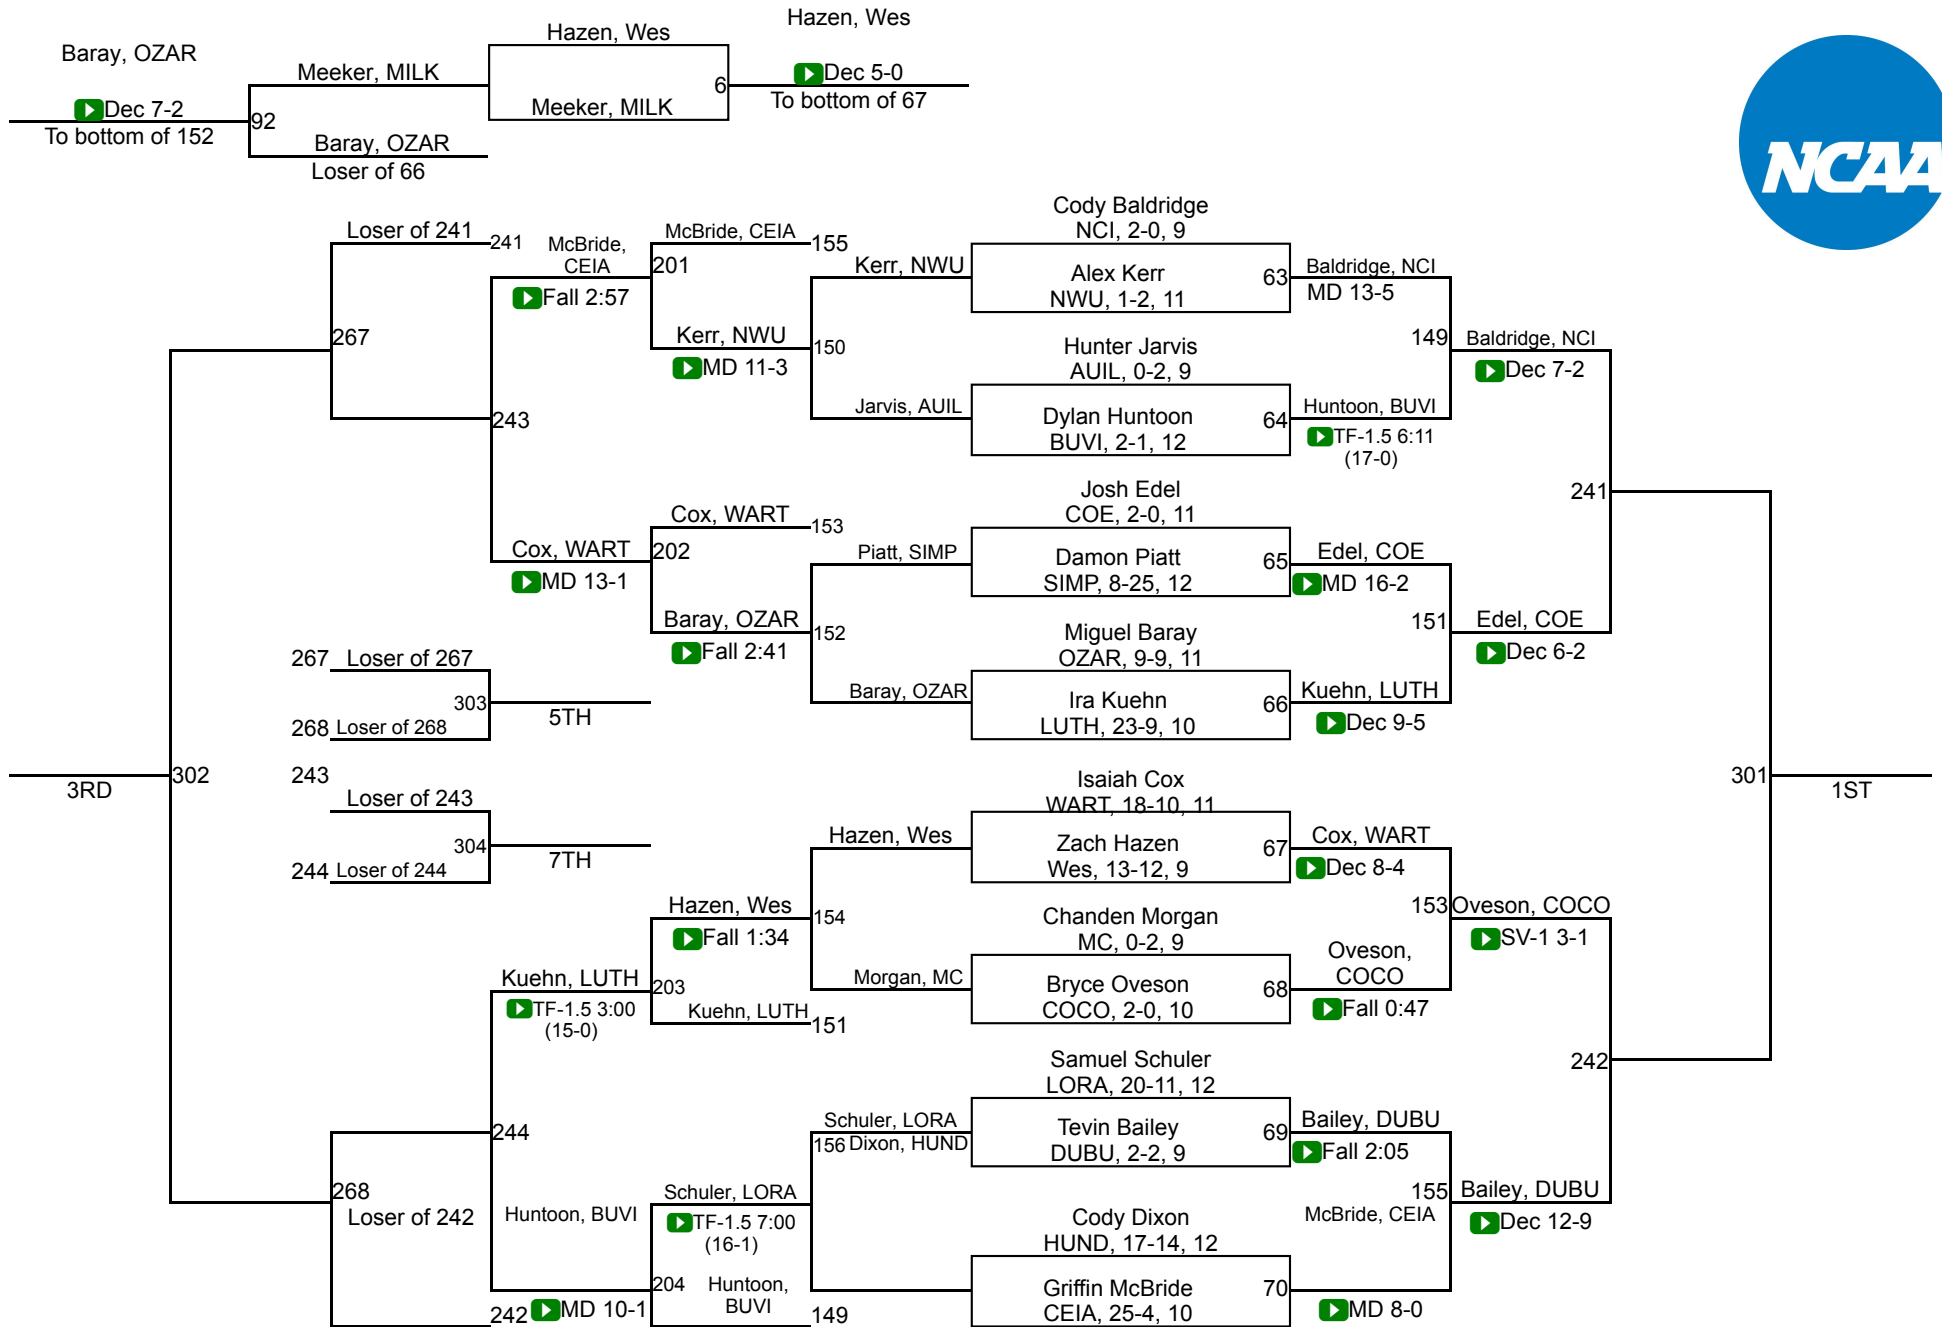

NCAA DIII Regional Lower Midwest

125

NCAA DIII Regional Lower Midwest

133

NCAA DIII Regional Lower Midwest

141

NCAA DIII Regional Lower Midwest

149

NCAA DIII Regional Lower Midwest

157

NCAA DIII Regional Lower Midwest

165

NCAA DIII Regional Lower Midwest

174

NCAA DIII Regional Lower Midwest

NCAA DIII Regional Lower Midwest

197

NCAA DIII Regional Lower Midwest

285