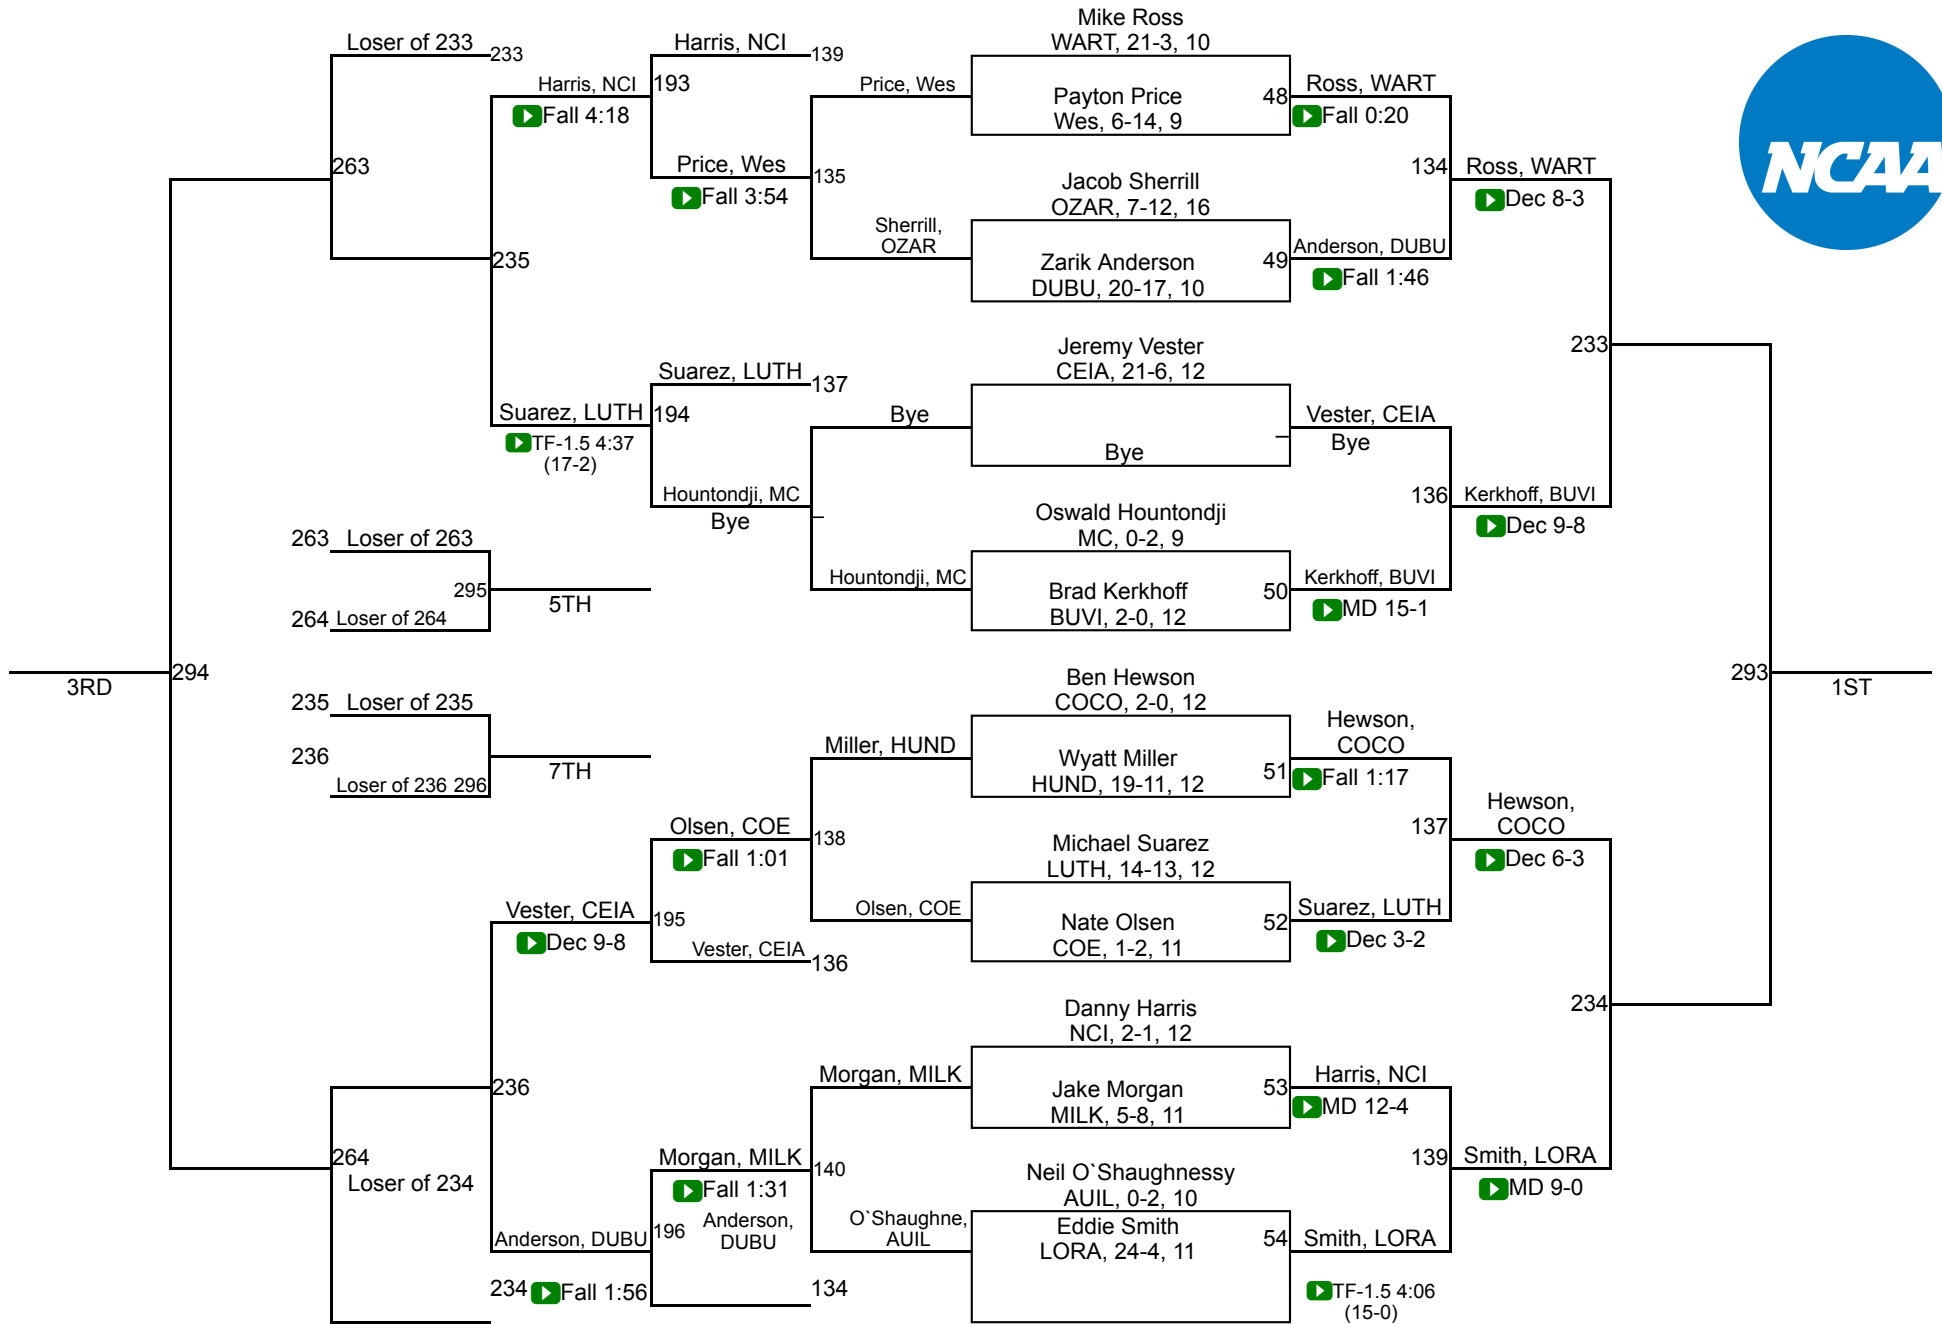

NCAA DIII Regional Lower Midwest

125

NCAA DIII Regional Lower Midwest

133

NCAA DIII Regional Lower Midwest

141

NCAA DIII Regional Lower Midwest

149

NCAA DIII Regional Lower Midwest

157

NCAA DIII Regional Lower Midwest

165

NCAA DIII Regional Lower Midwest

174

NCAA DIII Regional Lower Midwest

NCAA DIII Regional Lower Midwest

197

NCAA DIII Regional Lower Midwest

285