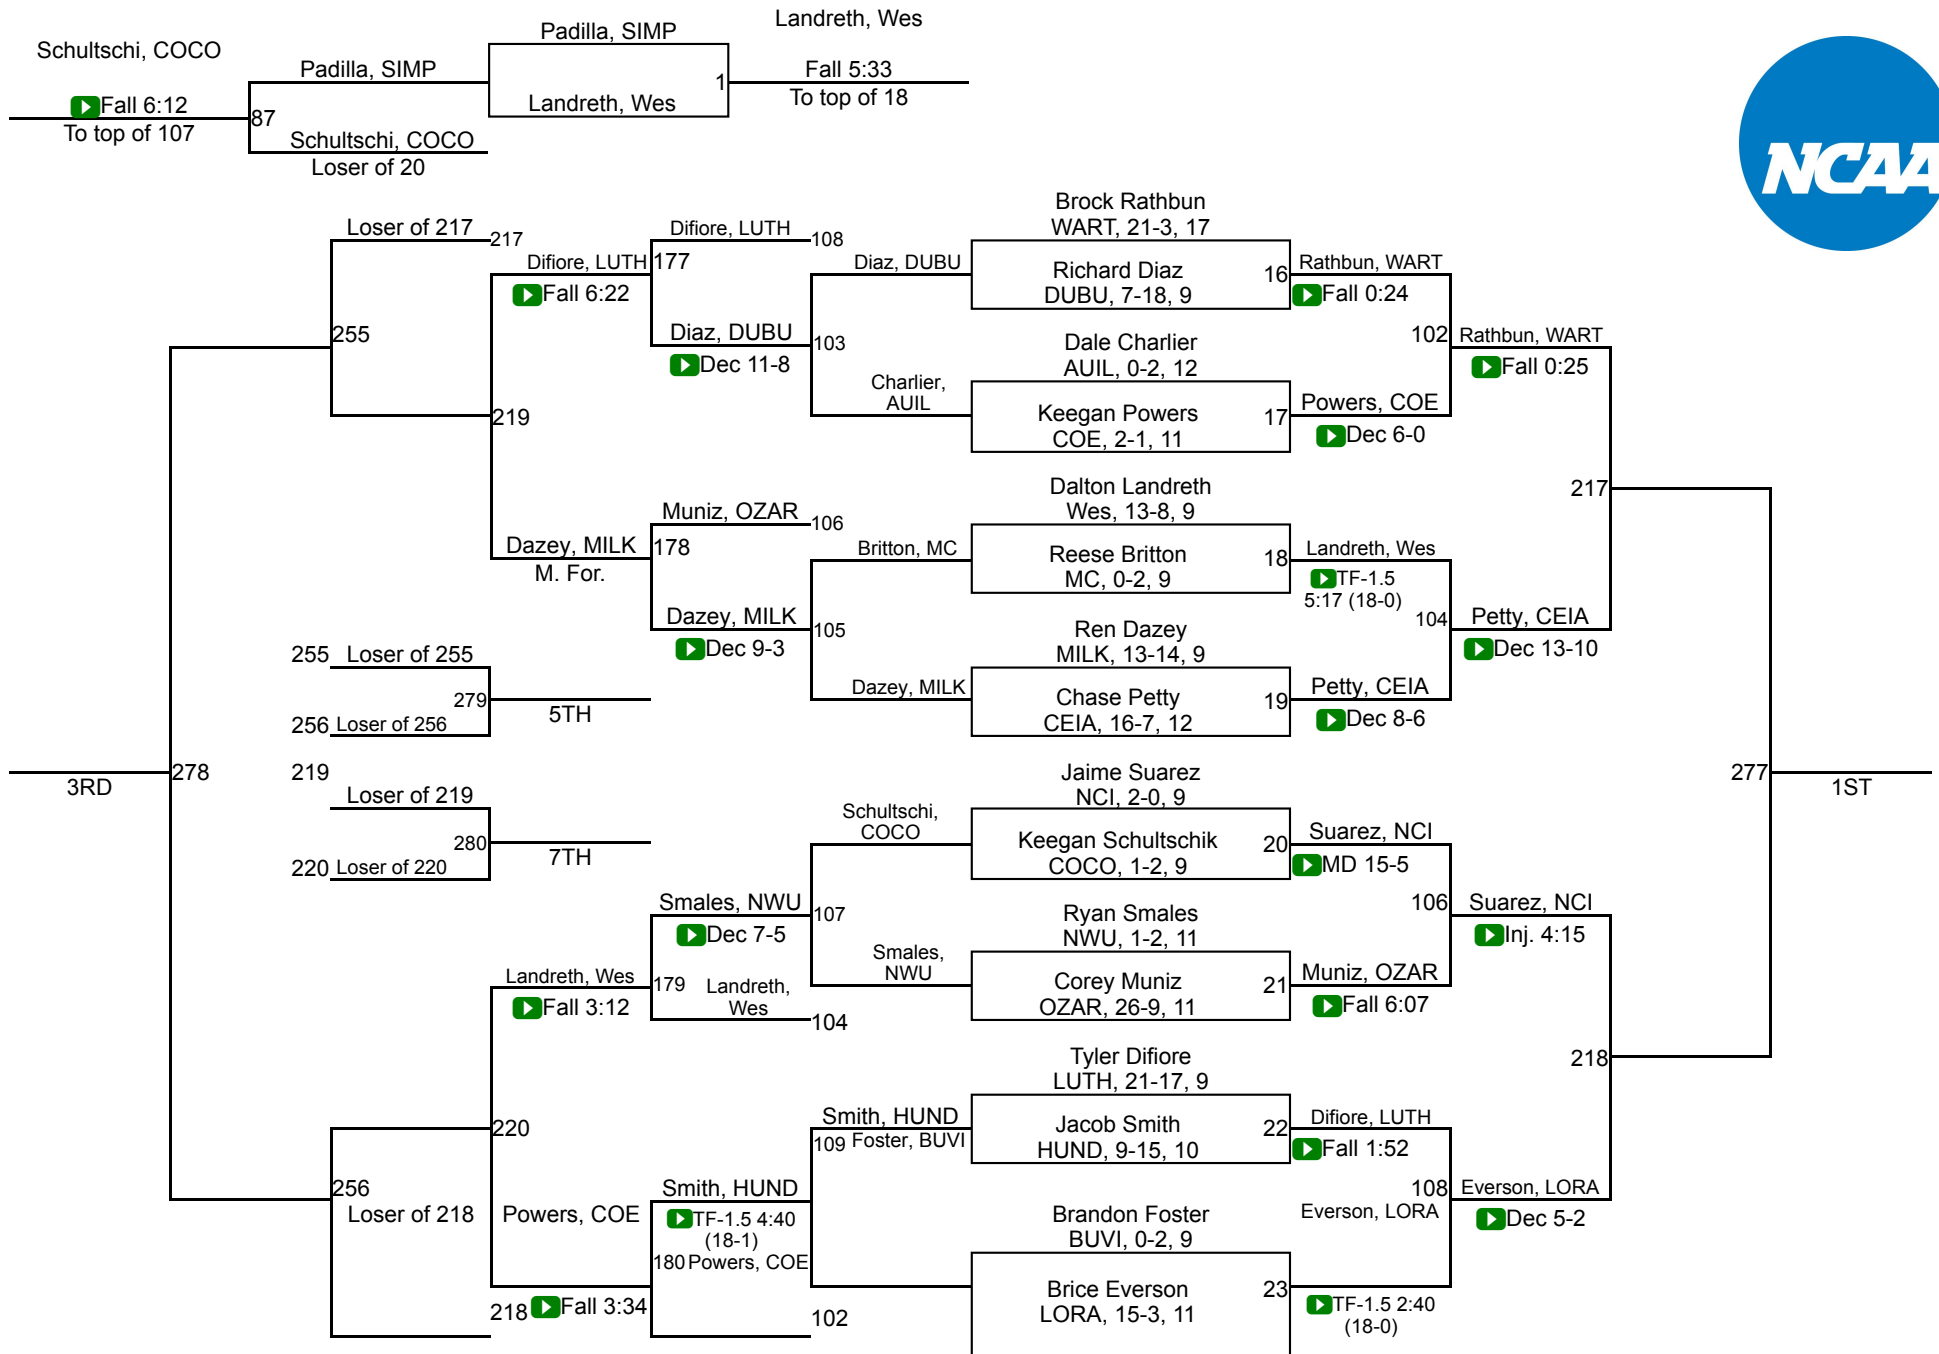

NCAA DIII Regional Lower Midwest

125

NCAA DIII Regional Lower Midwest

133

NCAA DIII Regional Lower Midwest

141

NCAA DIII Regional Lower Midwest

149

NCAA DIII Regional Lower Midwest

157

NCAA DIII Regional Lower Midwest

165

NCAA DIII Regional Lower Midwest

174

NCAA DIII Regional Lower Midwest

NCAA DIII Regional Lower Midwest