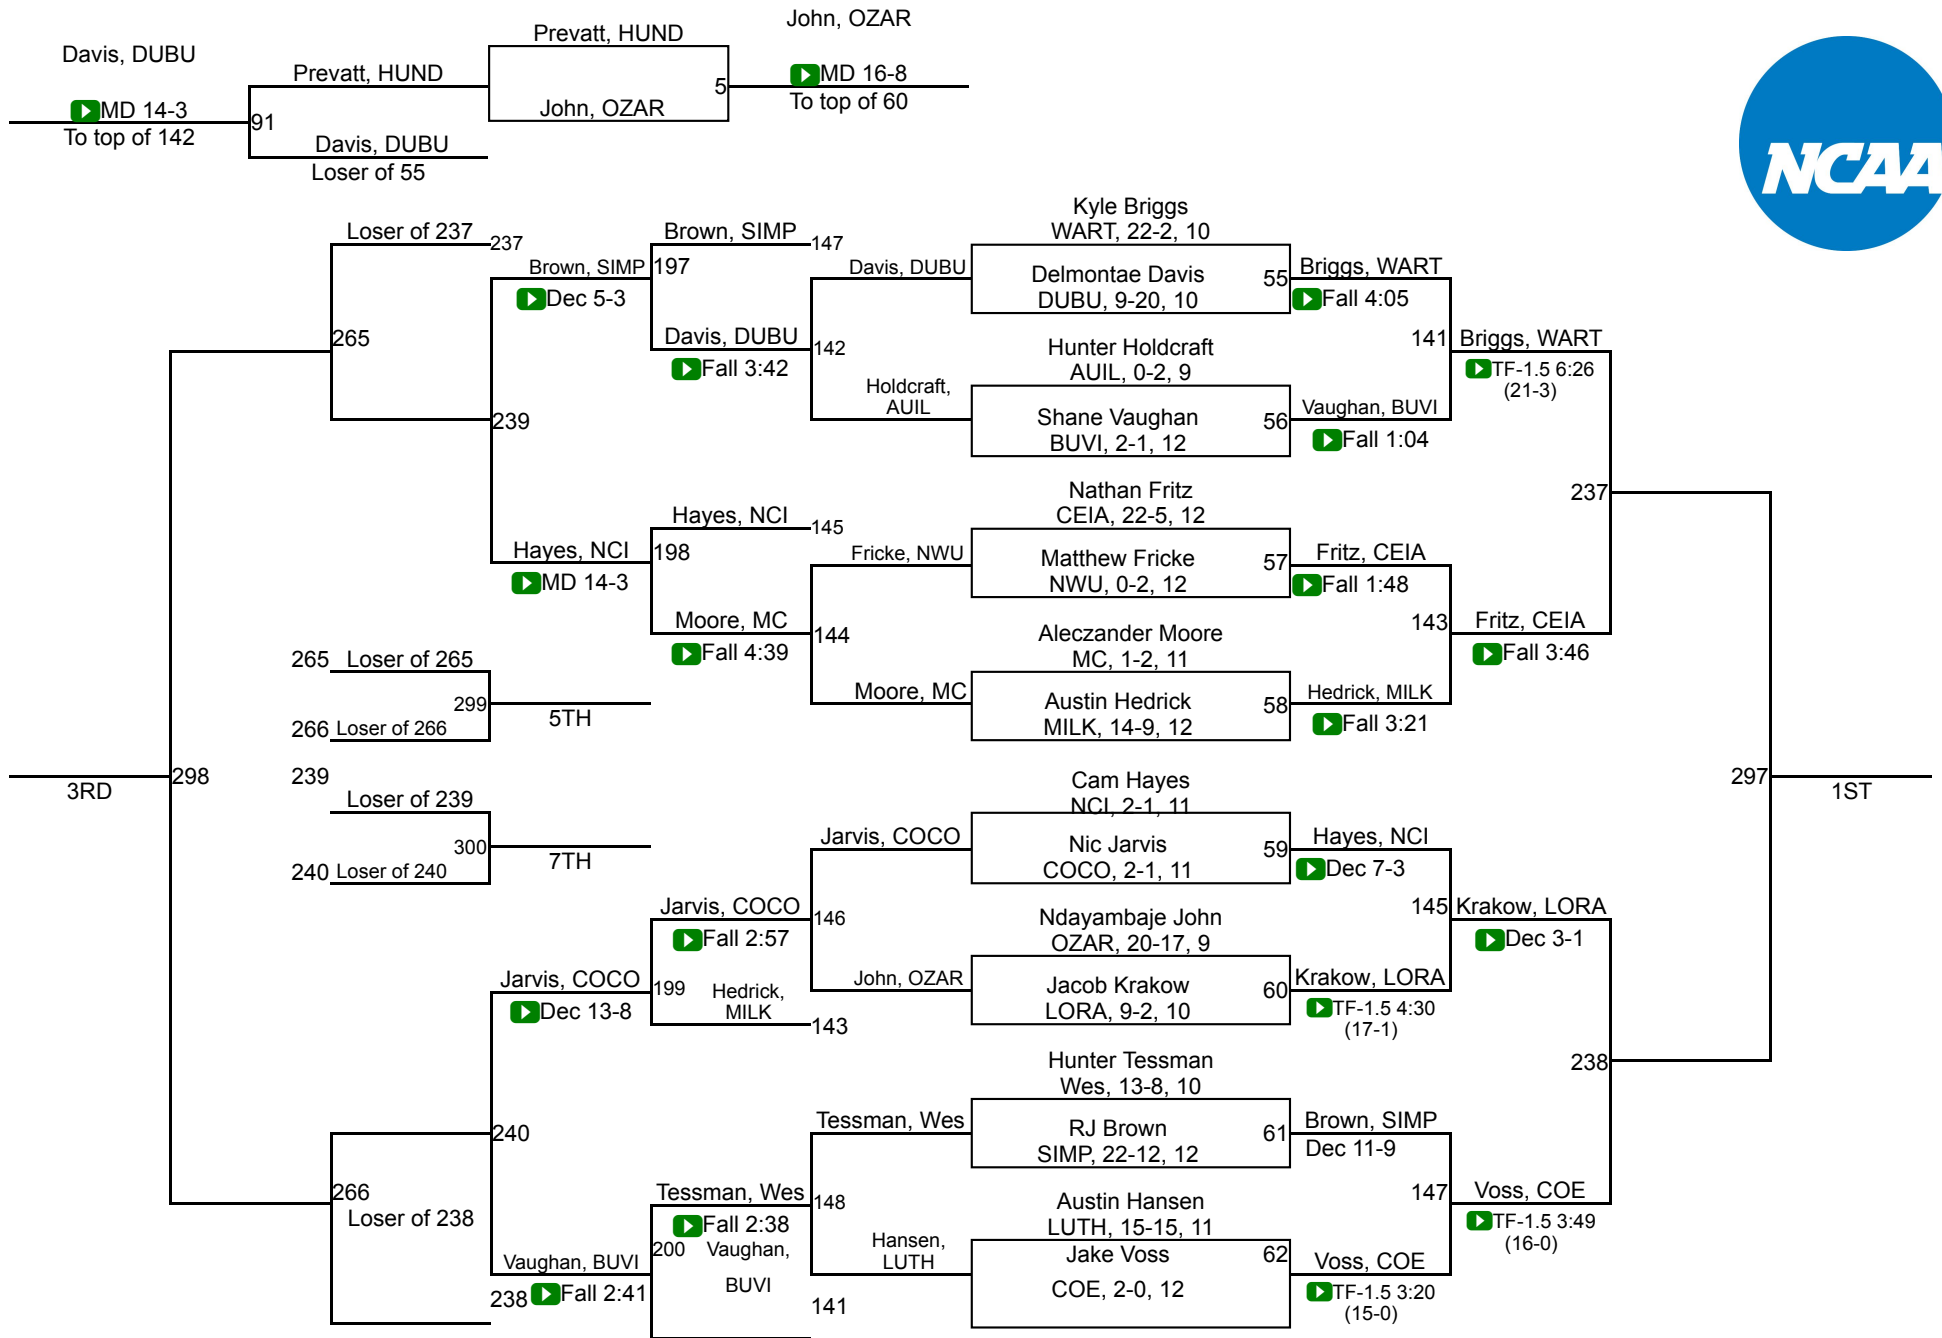

NCAA DIII Regional Lower Midwest

125

NCAA DIII Regional Lower Midwest

133

NCAA DIII Regional Lower Midwest

141

NCAA DIII Regional Lower Midwest

149

NCAA DIII Regional Lower Midwest

157

NCAA DIII Regional Lower Midwest

165

NCAA DIII Regional Lower Midwest

174

NCAA DIII Regional Lower Midwest

NCAA DIII Regional Lower Midwest

197

NCAA DIII Regional Lower Midwest

285