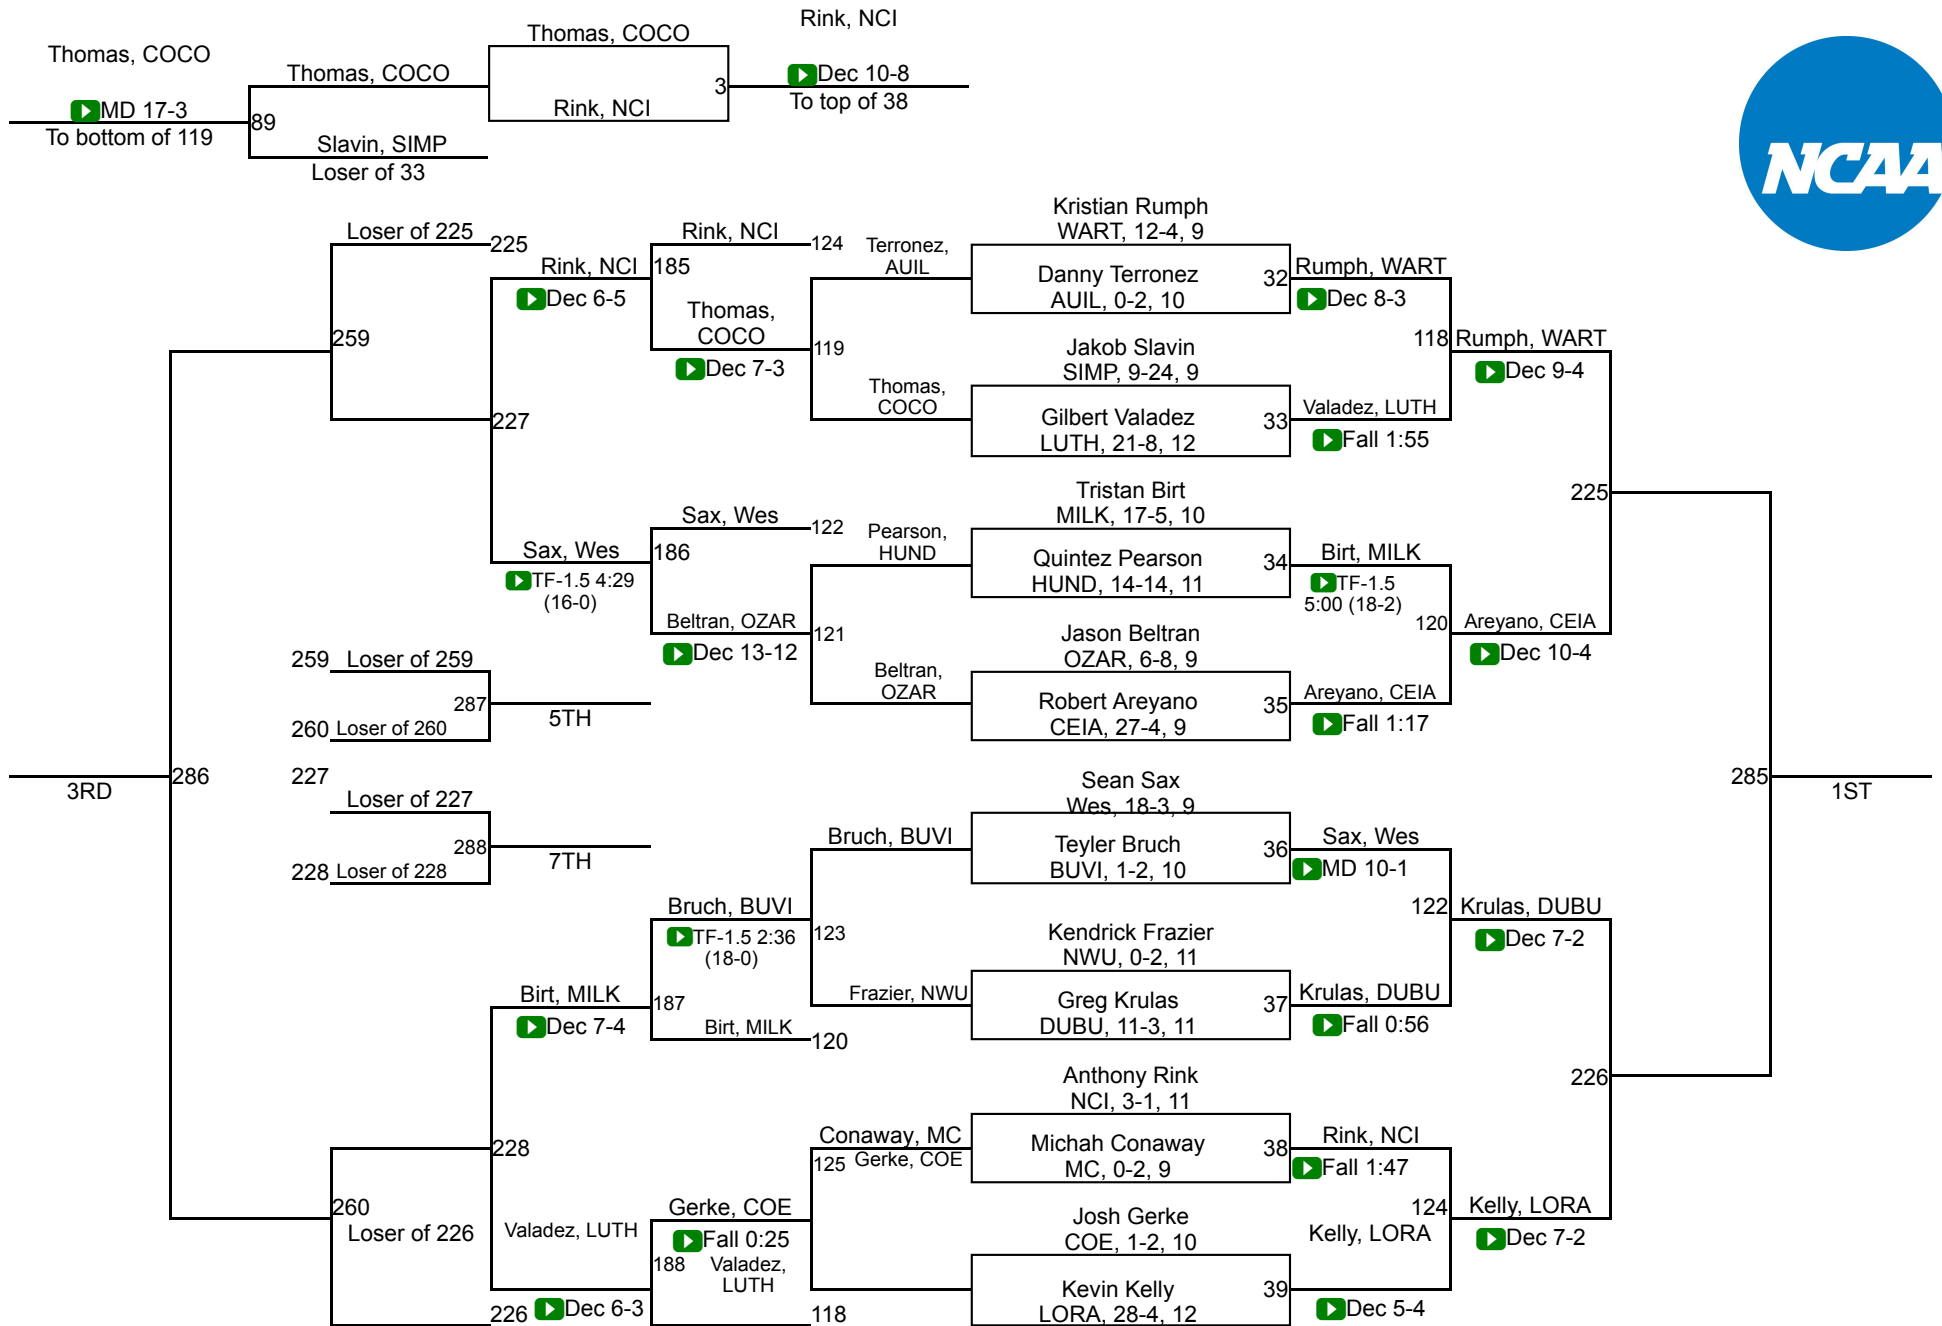

NCAA DIII Regional Lower Midwest

125

NCAA DIII Regional Lower Midwest

133

NCAA DIII Regional Lower Midwest

141

NCAA DIII Regional Lower Midwest

149

NCAA DIII Regional Lower Midwest

157

NCAA DIII Regional Lower Midwest

165

NCAA DIII Regional Lower Midwest

174

NCAA DIII Regional Lower Midwest

NCAA DIII Regional Lower Midwest

197

NCAA DIII Regional Lower Midwest

285